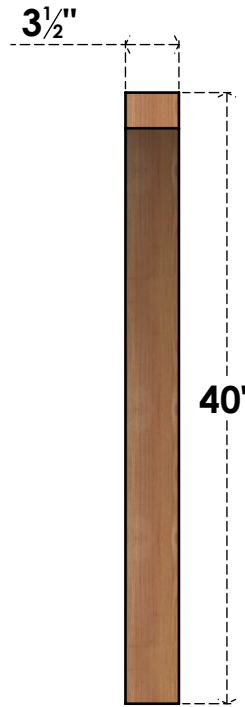

BRC04X34X40THR00SWR

3 1/2"W X 34"D X 40"H THORTON SMOOTH BRACE, WESTERN RED CEDAR

SIDE

FRONT

EKENA MILLWORK
 2300 WEST MAIN ST.
 CLARKSVILLE, TX 75426
 TOLL FREE: 866-607-0453
 WWW.EKENAMILLWORK.COM

NOTES

1. INSTALLATION TO BE COMPLETED IN ACCORDANCE WITH MANUFACTURER'S SPECIFICATIONS.
2. DRAWING MAY NOT BE TO SCALE
3. THIS DRAWING IS INTENDED FOR DESIGN AND PLANNING PURPOSES ONLY.
4. ALL INFORMATION CONTAINED HEREIN WAS CURRENT AT THE TIME OF DEVELOPMENT BUT MUST BE REVIEWED AND APPROVED BY THE PRODUCT MANUFACTURER TO BE CONSIDERED ACCURATE.
5. PRODUCTS ARE NOT KILN DRIED. THIS ITEM IS UNIQUE AND WILL CONTAIN THE NATURAL VARIATIONS THAT THE WOOD SPECIES OFFERS. THIS MAY RESULT IN VARIATIONS UP TO 1/4"