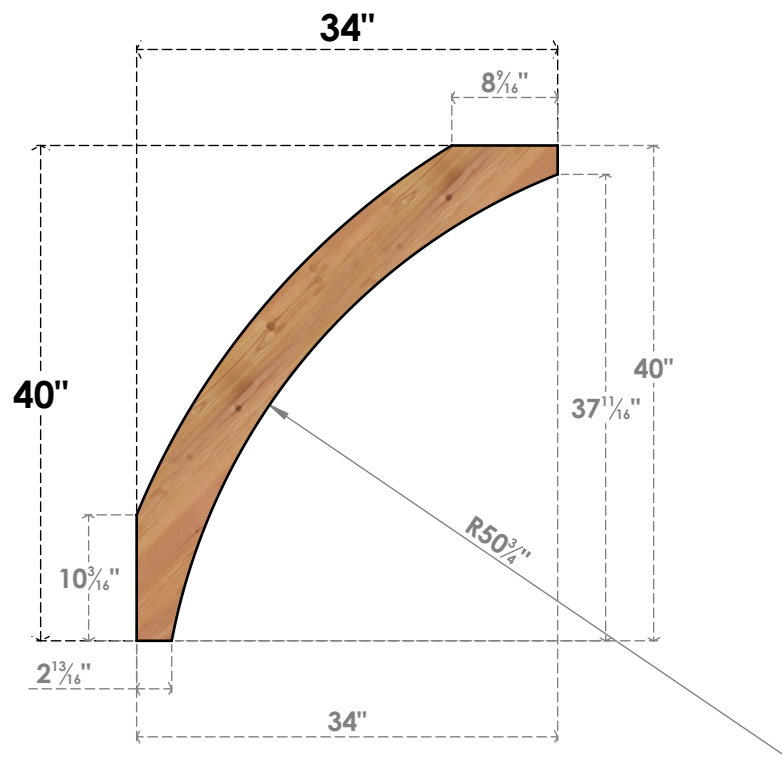

BRC04X34X40THR00SWR

3 1/2"W X 34"D X 40"H THORTON SMOOTH BRACE, WESTERN RED CEDAR

SIDE

FRONT

EKENA MILLWORK
 2300 WEST MAIN ST.
 CLARKSVILLE, TX 75426
 TOLL FREE: 866-607-0453
 WWW.EKENAMILLWORK.COM

NOTES

1. INSTALLATION TO BE COMPLETED IN ACCORDANCE WITH MANUFACTURER'S SPECIFICATIONS.
2. DRAWING MAY NOT BE TO SCALE
3. THIS DRAWING IS INTENDED FOR DESIGN AND PLANNING PURPOSES ONLY.
4. ALL INFORMATION CONTAINED HEREIN WAS CURRENT AT THE TIME OF DEVELOPMENT BUT MUST BE REVIEWED AND APPROVED BY THE PRODUCT MANUFACTURER TO BE CONSIDERED ACCURATE.
5. PRODUCTS ARE NOT KILN DRIED. THIS ITEM IS UNIQUE AND WILL CONTAIN THE NATURAL VARIATIONS THAT THE WOOD SPECIES OFFERS. THIS MAY RESULT IN VARIATIONS UP TO 1/4"